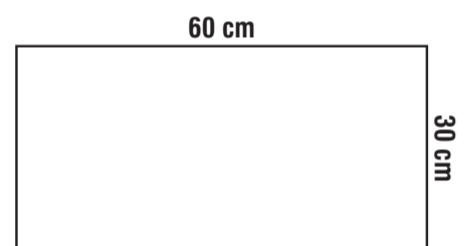

White tiles / White Celine Waves tiles 30x60 cm / Sierra brown 15x90 cm

WHITE TILES & Wood