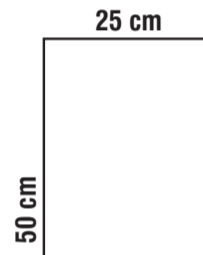

Competence in white

Wall tiles • Bathroom • Relief • Kitchen

25.5x75.5 • 30x60 • 25x50 • 20x50
25x40 • 20x30 • 20x25 • 20x20 • 15x15

WHITE TILES *in the kitchen*

White tiles 20x20 cm

Whites / White Lines 25.5x75.5 cm / Tavolato beige 15.5x60.5 cm

WHITE TILES *in the bathroom*

White tiles / White Woven tiles 20x50 cm

Whites Onda 25.5x75.5 cm
Tavolato beige 15.5x60.5 cm

White tiles / Kitchen coffee decors 25x50 cm

The kitchen through the floor and walls is great stage for performance and acting out stylistic scenarios.

White Wavy tiles 25x40 cm

White is always in fashion. White tiles come in trendy bigger sizes 30x60 and 25.5x75.5 cm with several modern reliefs and attractive decors.

MIX and MATCH

Whites Lines tiles 25.5x75.5 cm

25.5x75.5

4755 - Onda glossy

25.5x75.5

4756 - Waves glossy

25.5x75.5

4757 - Lines glossy

Size cm	Type	pc.	m ²	pc.	m ²	kg
15x15	wall	44	1.00	120	120.00	1147
20x20	wall	25	1.00	96	96.00	1080
20x25	wall	20	1.00	96	96.00	1079
20x30	wall	17	1.02	84	85.68	1097
25x40	wall	12	1.20	72	86.40	1197
20x50	wall	11	1.10	56	61.60	1005
25x50	wall	12	1.50	42	63.00	1077
30x60	wall	9	1.62	48	77.76	1195
25.5 x 75.5	wall	6	1.16	54	62.38	964