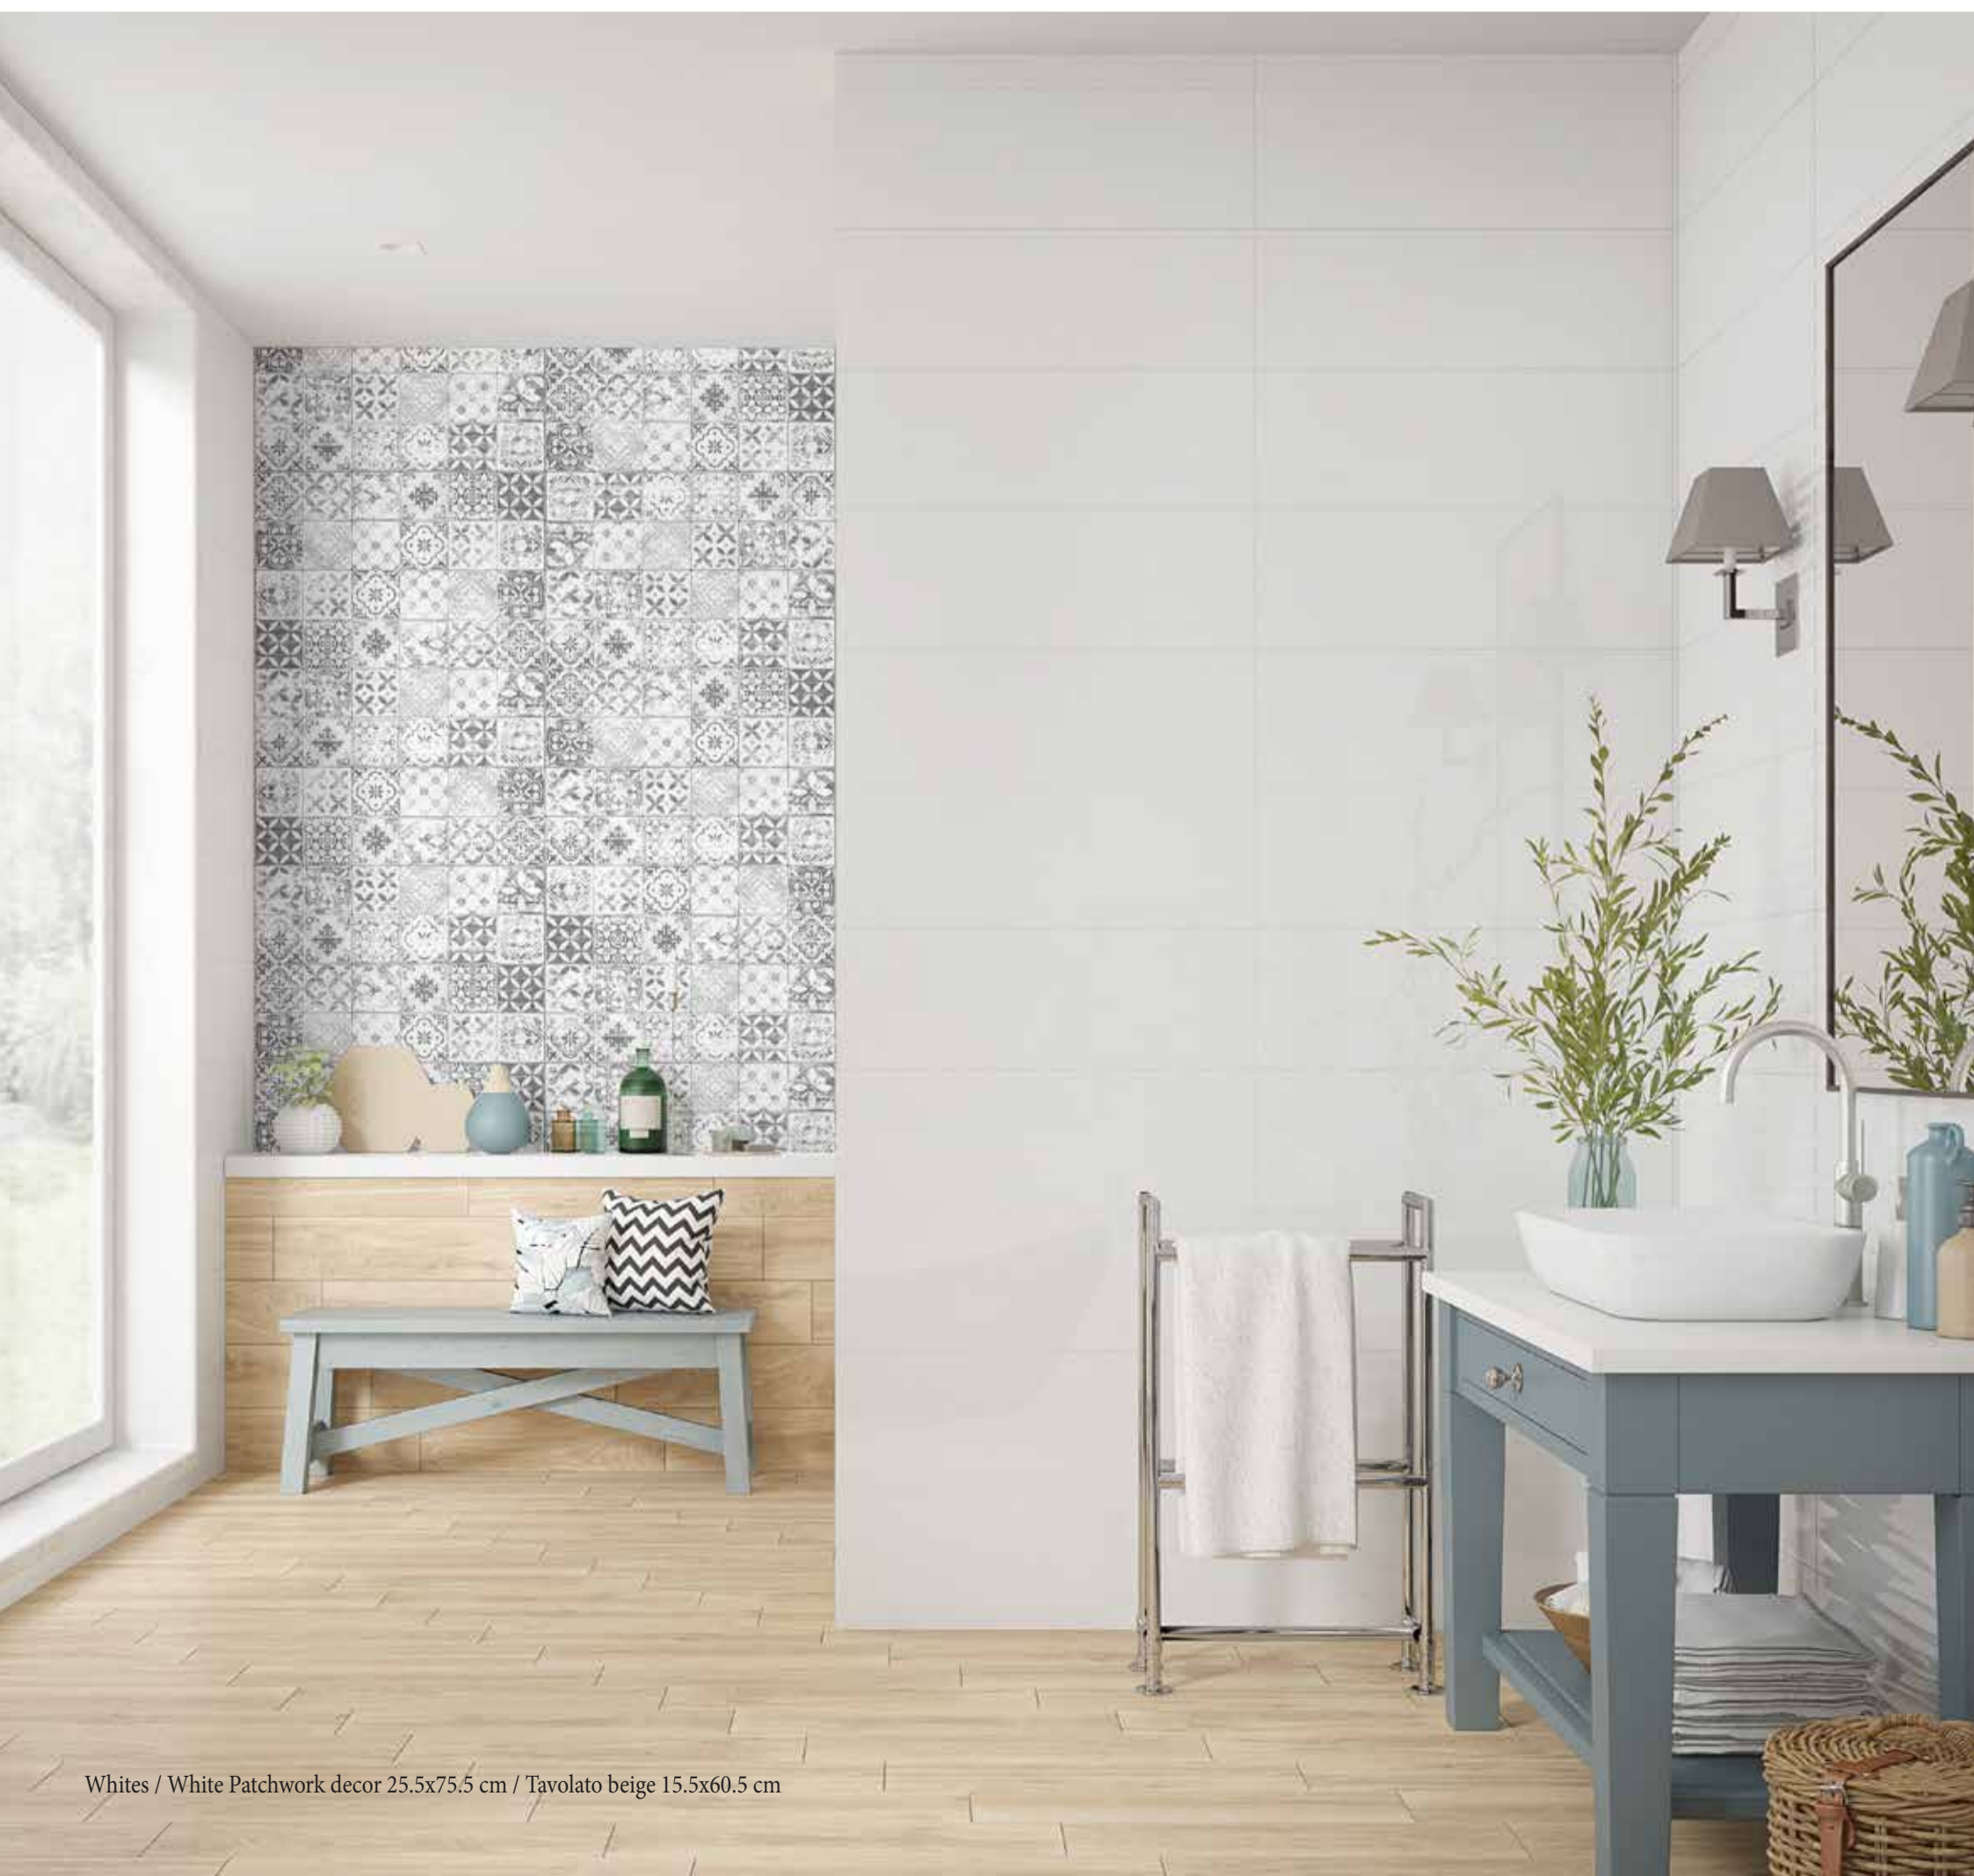

Competence in white

Wall tiles • Bathroom • Relief • Kitchen

25.5x75.5 • 30x60 • 25x50 • 20x50
25x40 • 20x30 • 20x25 • 20x20 • 15x15